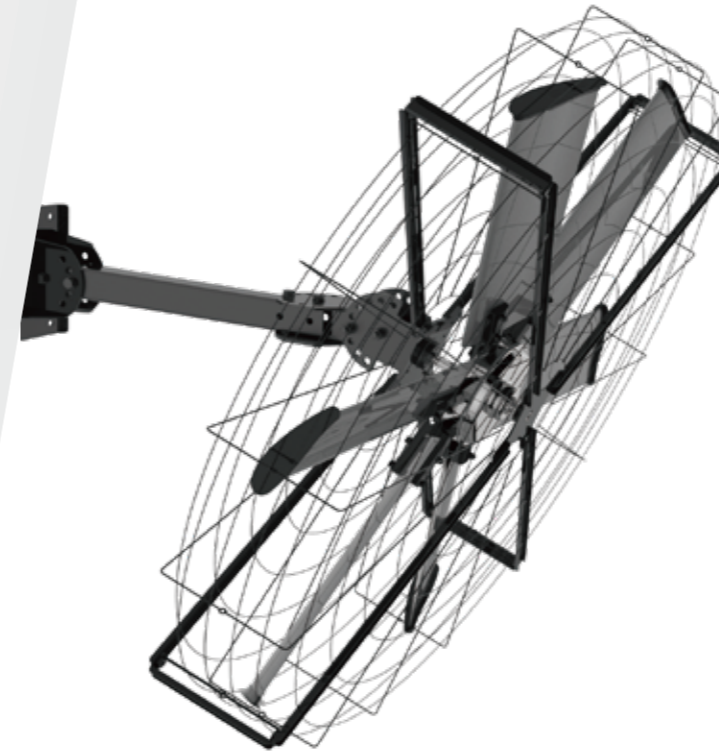

Airfree Series

①

Beam Installation

②

Wall Installation

Airfree Series

Product Introduction

Airfree Series is a large fan with huge air volume developed by Kalefans. The fan can be installed on beam and wall with total height of 2m, also can blow in a fixed direction as site requirement. The fan can produce huge and continuous air with PMSM motor. 1 unit Airfree fan compares more than 20 units small fans to cool in hot summer days. The whole frame of Airfree fan is used with steel, strong and durable, applied in many complicated sites.

Advantages of Airfree

- **Super large air volume**

Ultra-long air blowing, the effective distance is more than 36m, so one fan can cover a whole basketball court;

- **Fixed directional air blow**

Ceiling/wall installation method, adjust air blow direction

- **Energy saving**

With only 0.4KW power, very low energy consumption

- **Quiet & Low noise**

Low noise with only 43DB level.

- **Stepless Speed Control**

PMSM motor driving fan blade, VFD stepless speed control, easy to operate

- **Waterproof/Dustproof**

Protection level is IP55, waterproof in overall. The fan can be used in rainy/humid days and is easy to clean with water

Technical specifications

Model	SHVLS-B6BAA20
Dimensions(WxHxD)	2000mm x 1900mm x 300mm
Max speed	220r/min
Range of wind speeds	0-36m(7m/s-0.9m/s)
Full load air volume	1068m ³ /min
Motor	PMSM motor
Motor Power	0.4KW
Voltage	220V 1P
Full-load current	1.8 A
Sound Level(maximum speed)	43dBA
Protection levels	IP55
Weight	150KG