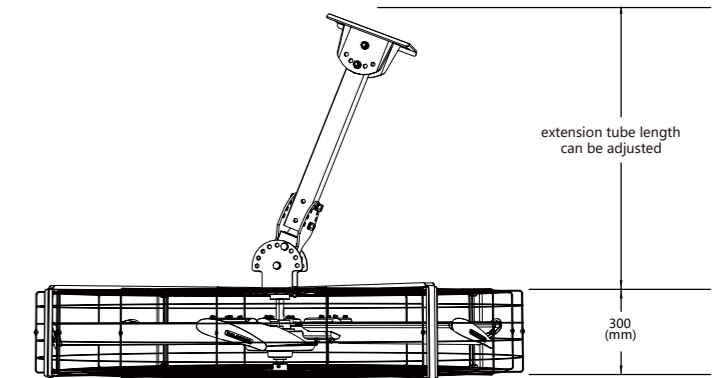

Airfree Series

①

Beam Installation

②

Wall Installation

Airfree Series

Product Introduction

Airfree Series is a large fan with huge air volume developed by Kalefans. The fan can be installed on beam and wall with total height of 2m, also can blow in a fixed direction as site requirement. The fan can produce huge and continuous air with PMSM motor. 1 unit Airfree fan compares more than 20 units small fans to cool in hot summer days. The whole frame of Airfree fan is used with steel, strong and durable, applied in many complicated sites.

Advantages of Airfree

- **Super large air volume**

Ultra-long air blowing, the effective distance is more than 36m, so one fan can cover a whole basketball court;

- **Fixed directional air blow**

Ceiling/wall installation method, adjust air blow direction

- **Waterproof/Dustproof**

Protection level is IP55, waterproof in overall. The fan can be used in rainy/humid days and is easy to clean with water

Technical specifications

Model	SHVLS-B6BAA20
Dimensions(WxHxD)	2000mm x 1900mm x 300mm
Max speed	220r/min
Range of wind speeds	0-36m(7m/s-0.9m/s)
Full load air volume	1068m ³ /min
Motor	PMSM motor
Motor Power	0.4KW
Voltage	220V 1P
Full-load current	1.8 A
Sound Level(maximum speed)	43dBA
Protection levels	IP55
Weight	150KG