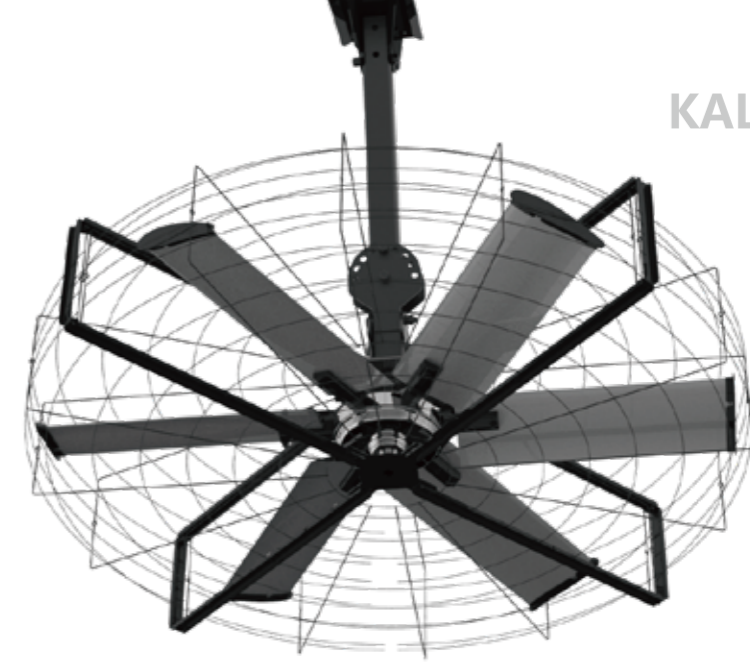

Airfree Series

①

Beam Installation

②

Wall Installation

Airfree Series

Product Introduction

Airfree Series is a large fan with huge air volume developed by Kalefans. The fan can be installed on beam and wall with total height of 2m, also can blow in a fixed direction as site requirement. The fan can produce huge and continuous air with PMSM motor. 1 unit Airfree fan compares more than 20 units small fans to cool in hot summer days. The whole frame of Airfree fan is used with steel, strong and durable, applied in many complicated sites.

Advantages of Airfree

- **Super large air volume**

Ultra-long air blowing, the effective distance is more than 36m, so one fan can cover a whole basketball court;

- **Fixed directional air blow**

Ceiling/wall installation method, adjust air blow direction

- **Waterproof/Dustproof**

Protection level is IP55, waterproof in overall. The fan can be used in rainy/humid days and is easy to clean with water

Technical specifications

Model	SHVLS-B6BAA20
Dimensions(WxHxD)	2000mm x 1900mm x 300mm
Max speed	220r/min
Range of wind speeds	0-36m(7m/s-0.9m/s)
Full load air volume	1068m ³ /min
Motor	PMSM motor
Motor Power	0.4KW
Voltage	220V 1P
Full-load current	1.8 A
Sound Level(maximum speed)	43dBA
Protection levels	IP55
Weight	150KG