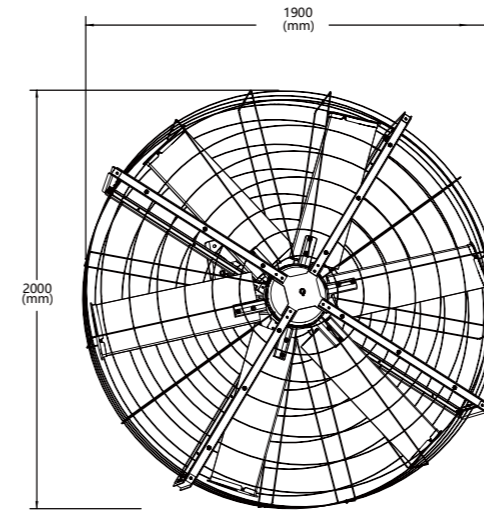

Airfree Series

①

Beam Installation

②

Wall Installation

Airfree Series

Product Introduction

Airfree Series is a large fan with huge air volume developed by Kalefans. The fan can be installed on beam and wall with total height of 2m, also can blow in a fixed direction as site requirement. The fan can produce huge and continuous air with PMSM motor. 1 unit Airfree fan compares more than 20 units small fans to cool in hot summer days. The whole frame of Airfree fan is used with steel, strong and durable, applied in many complicated sites.

- **Waterproof/Dustproof**

Protection level is IP55, waterproof in overall. The fan can be used in rainy/humid days and is easy to clean with water

Technical specifications

Model	SHVLS-B6BAA20
Dimensions(WxHxD)	2000mm x 1900mm x 300mm
Max speed	220r/min
Range of wind speeds	0-36m(7m/s-0.9m/s)
Full load air volume	1068m ³ /min
Motor	PMSM motor
Motor Power	0.4KW
Voltage	220V 1P
Full-load current	1.8 A
Sound Level(maximum speed)	43dBA
Protection levels	IP55
Weight	150KG