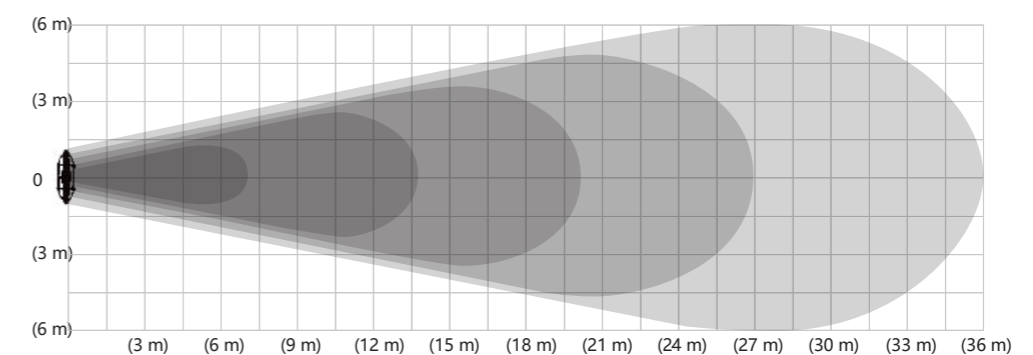

Airfree Series

①

Beam Installation

②

Wall Installation

Airfree Series

Product Introduction

Airfree Series is a large fan with huge air volume developed by Kalefans. The fan can be installed on beam and wall with total height of 2m, also can blow in a fixed direction as site requirement. The fan can produce huge and continuous air with PMSM motor. 1 unit Airfree fan compares more than 20 units small fans to cool in hot summer days. The whole frame of Airfree fan is used with steel, strong and durable, applied in many complicated sites.

- **Waterproof/Dustproof**

Protection level is IP55, waterproof in overall. The fan can be used in rainy/humid days and is easy to clean with water

Technical specifications

Model	SHVLS-B6BAA20
Dimensions(WxHxD)	2000mm x 1900mm x 300mm
Max speed	220r/min
Range of wind speeds	0-36m(7m/s-0.9m/s)
Full load air volume	1068m ³ /min
Motor	PMSM motor
Motor Power	0.4KW
Voltage	220V 1P
Full-load current	1.8 A
Sound Level(maximum speed)	43dBA
Protection levels	IP55
Weight	150KG

refer to basketball court

Airfree Wind Speed Explanation

- The wind speed in every area is different. The shadow parts show the cooling area of the fan. The darker the shadow is, the faster the speed is.
- The air blowing distance is up to 36m, over a whole basketball court. Within the distance of 36m, the speed decreases from 7m/s to 0.9m/s (the longer, the slower)
- The data is obtained at the max speed of motor. The motor is stepless speed control, the speed range is 0-220rpm/min.